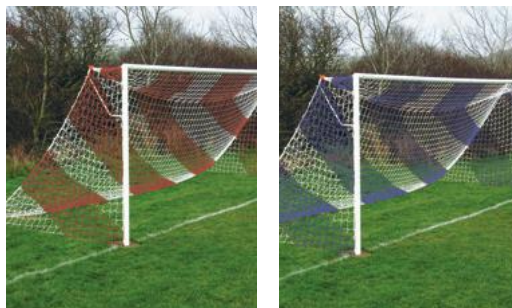

**POLYETHYLENE GOAL NETS**  
FULL SIZE 2.5mm, 24' x 8'  
Pair **£49.00**

JUNIOR 2mm, 21' x 7'  
Pair **£37.99**

**POLYPROPYLENE STRIPED GOAL NETS**  
FULL SIZE 4mm 24' x 8'  
Red/White or Royal/White  
Pair **£69**