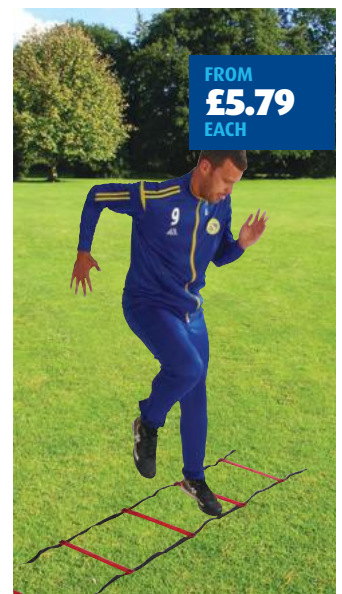

FROM  
**£2.69**  
EACH

**EVASION BELT**  
Fits up to 36" waist. Break the  
velcro to lose the marker  
Each £2.69  
6 Belts in a carry pouch £13.99  
**BUY 3 (Each) £12.99**

FROM  
**£10.49**  
EACH

**12 AGILITY HOOPS**  
With bag. Red, yellow and blue  
Each £11.59  
**BUY 5 (Each) £10.49**